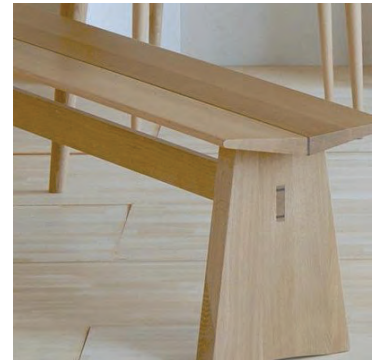

Modern Woodworks

White Wood Bench

This streamlined wooden bench features a slight V-shape seat for stability and comfort. As a symbol of the White Wood Collection, walnut is used at the joints of the two seat panels. The support beam is installed between the bench legs with fox wedged tenons, which not only adds to the strength of the structure but it is also a nice design detail. This bench has 4 different widths to match your dining table.

Dimension W1300/W1450/W1600/W1800
D320 H420 mm
W51"/W57"/W63"/W71"
D13" x H16.5"

Country Japan

Finishes Polyurethane

Materials Oak

Please inquire for information on Environmental Safety, Flammability, Durability + Colorfastness*